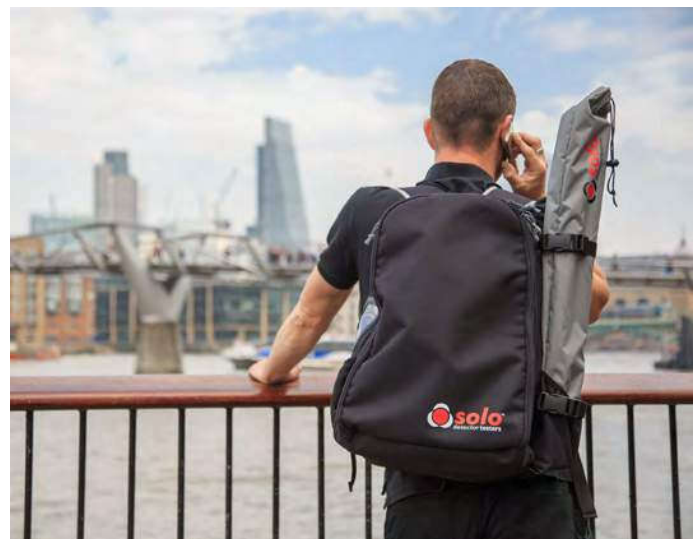

Ordering Information

Solo 110 Urban Telescopic Pole	Solo 110-001
Solo 111 Urban Extension Pole	Solo 111-001
Solo 611 Urban Backpack	Solo 611-001
Solo 612 Urban Pole Bag	Solo 612-001
Solo 613 Urban Backpack & Poles Kit	Solo 613-001

FireSense Benelux
Stammarkamp 19
1112 VE DIEMEN
The Netherlands
T +31 (0)20 669 41 90
F +31 (0)20 669 18 52
E info@firesense.nl
I www.firesense.nl

www.detectortesters.com/urban

As our policy is one of continuous improvement, details of products described within this publication are subject to change without notice. All information provided here is believed to be correct at the time of going to press. Every effort has been made to ensure the accuracy of information which is provided in good faith but nothing contained herein is intended to incorporate any representation or warranty, either express or implied or to form the basis of any legal relations between the parties hereto, additional to or in lieu of such as may be applicable to a contract of sale or purchase.