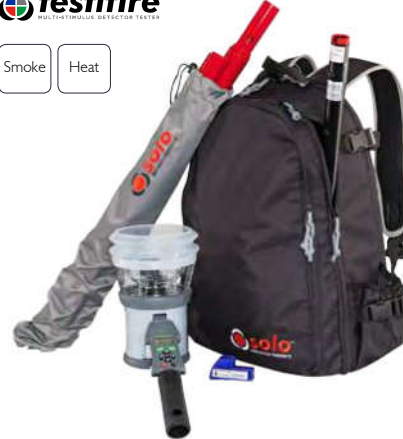

Urban Smoke/Heat Test Kit

Smoke Heat

Includes

- 1 x Urban Backpack (inc. Pole Bag)
- 1 x Urban 4-section Telescopic Pole 1.75m
- 3 x Urban Extension Pole 0.5m
- 1 x Testifire 1001-I Smoke/Heat Test Kit

Includes battery and charger

URBAN1001-I-001