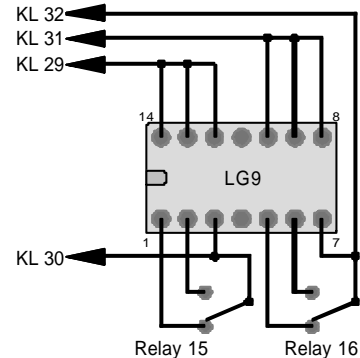

Relay No.	IC Housing	Terminal (KL)	Relay No.	IC Housing	Terminal (KL)
1	LG1a	1	9	LG6a	17
		2			18
2	LG1b	3	10	LG6b	19
		4			20
3	LG2a	5	11	LG7a	21
		6			22
4	LG2b	7	12	LG7b	23
		8			24
5	LG3a	9	13	LG8a	25
		10			26
6	LG3b	11	14	LG8b	27
		12			28
7	LG4a	13	15	LG9a	29
		14			30
8	LG4b	15	16	LG9b	31
		16			32

	Name:	Date:	Changed:	Date:	LIST Fire Detection System: SCU800 Zonal relays (REL800/16)
	Drawn:	K. Tank	20.10.05		
	Checked:				
Drawing No.: T5181-00	Scale:	NTS			Sheet: 1/1