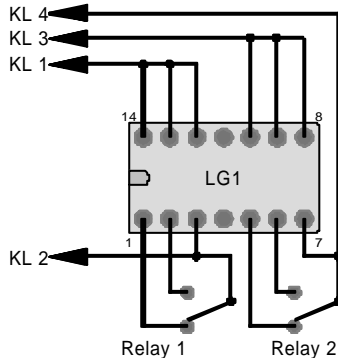

Relay No.	IC Housing	Terminal (KL)	Relay No.	IC Housing	Terminal (KL)
1	LG1a	1	9	LG6a	17
		2			18
2	LG1b	3	10	LG6b	19
		4			20
3	LG2a	5	11	LG7a	21
		6			22
4	LG2b	7	12	LG7b	23
		8			24
5	LG3a	9	13	LG8a	25
		10			26
6	LG3b	11	14	LG8b	27
		12			28
7	LG4a	13	15	LG9a	29
		14			30
8	LG4b	15	16	LG9b	31
		16			32

	Name:	Date:	Changed:	Date:	LIST Fire Detection System: SCU800 Zonal relays (REL800/16)
	Drawn:	K. Tank	20.10.05		
	Checked:				
Drawing No.: T5181-00	Scale:	NTS			Sheet: 1/1