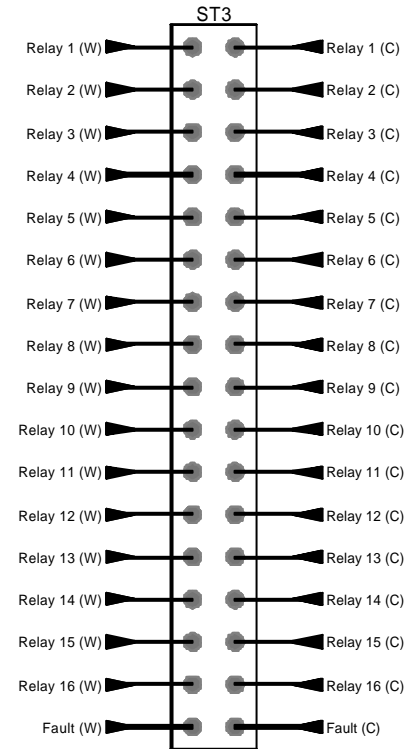

Relay No.	IC Housing	Terminal (KL)	Relay No.	IC Housing	Terminal (KL)
1	LG1a	1	9	LG6a	17
		2			18
2	LG1b	3	10	LG6b	19
		4			20
3	LG2a	5	11	LG7a	21
		6			22
4	LG2b	7	12	LG7b	23
		8			24
5	LG3a	9	13	LG8a	25
		10			26
6	LG3b	11	14	LG8b	27
		12			28
7	LG4a	13	15	LG9a	29
		14			30
8	LG4b	15	16	LG9b	31
		16			32

	Name:	Date:	Changed:	Date:	LIST Fire Detection System: SCU800 Zonal relays (REL800/16)
	Drawn:	K. Tank	20.10.05		
	Checked:				
Drawing No.: T5181-00	Scale:	NTS			Sheet: 1/1